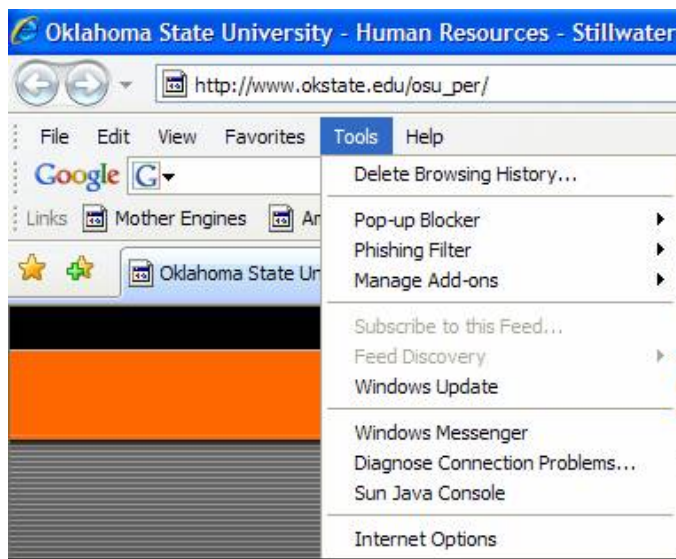

1. Start IE – Select **Tools**, then **Internet Options**
2. Next click on **Security** Tab
3. Next click **Local Intranet**
4. Next Click on **Sites**
5. In the **Add this website to the zone**
6. **Type** in: https://webfocus.okstate.edu
7. Next click on **Add**
8. Insert **Check Mark** as shown
9. Back to **Security** Tab and select **Custom level**
10. Scroll to bottom of window to select: **Automatic logon with current.....**
11. Then: **OK**

Screen Prints shown below

*****

1. **Tools- Internet Options**
2. Click on: **Security** Tab
3. Click on: **Local Intranet**
4. Select: **Sites**