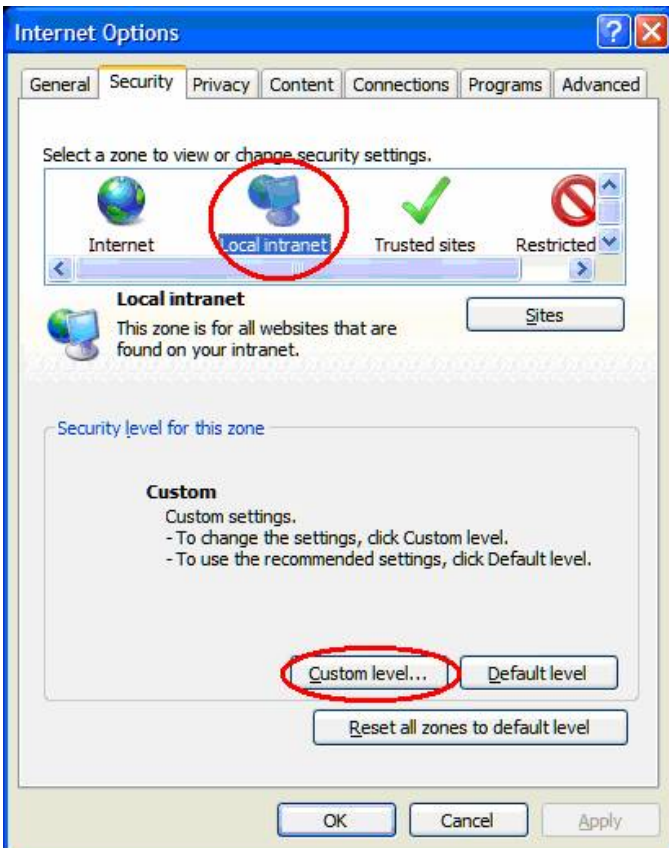

10. Scroll to bottom of window to select: **Automatic logon with current.....**

11. Then: **OK**