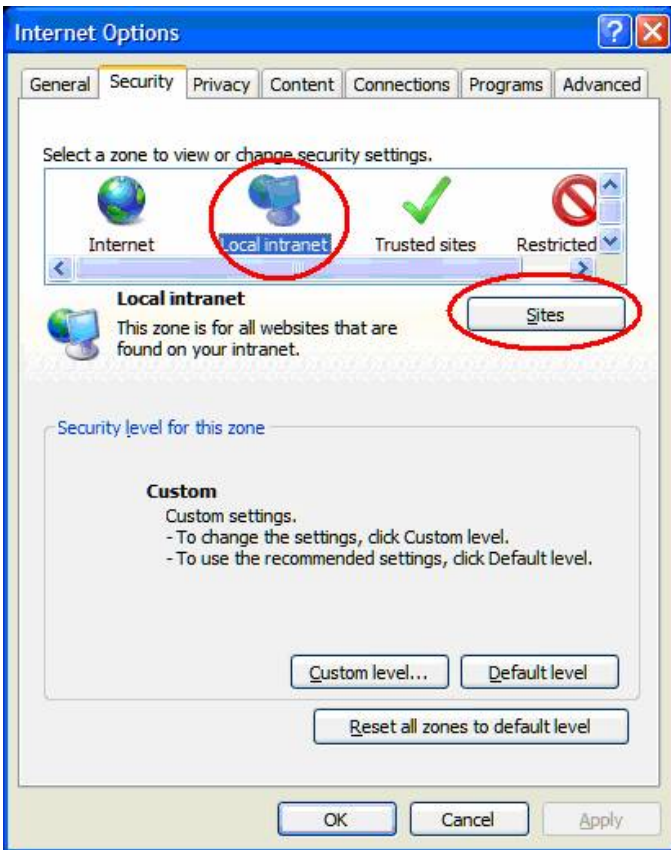

5. Insert **Check Mark** as shown
6. Select: **Advanced**