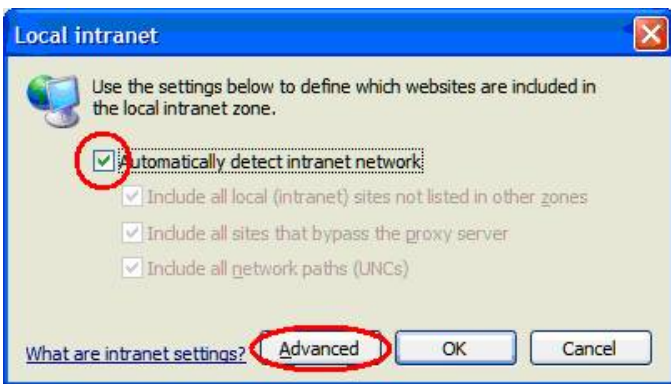

1. Start IE – Select **Tools**, then **Internet Options**
2. Next click on **Security** Tab
3. Next click **Local Intranet**
4. Next Click on **Sites**
5. In the **Add this website to the zone**
6. **Type** in: https://webfocus.okstate.edu
7. Next click on **Add**
8. Insert **Check Mark** as shown
9. Back to **Security** Tab and select **Custom level**
10. Scroll to bottom of window to select: **Automatic logon with current.....**
11. Then: **OK**

Screen Prints shown below

1. **Tools- Internet Options**
2. Click on: **Security** Tab
3. Click on: **Local Intranet**
4. Select: **Sites**

5. Insert **Check Mark** as shown
6. Select: **Advanced**

7. Type in: **https://webfocus.okstate.edu** - Then **Add**
8. Insert **Check Mark** as shown