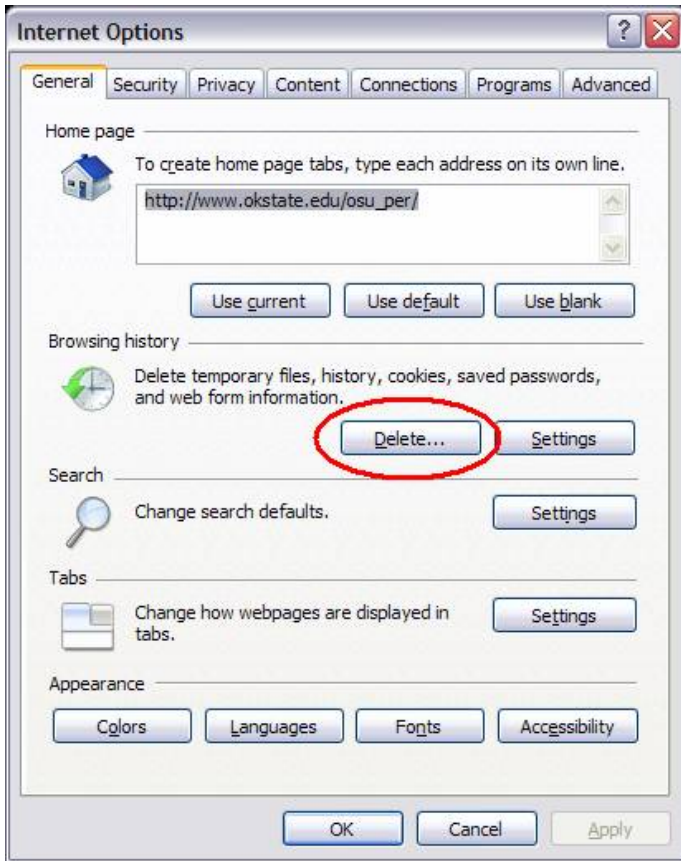

4. Next click on **Delete all** near the bottom.
  This may take up to a few minutes to complete.