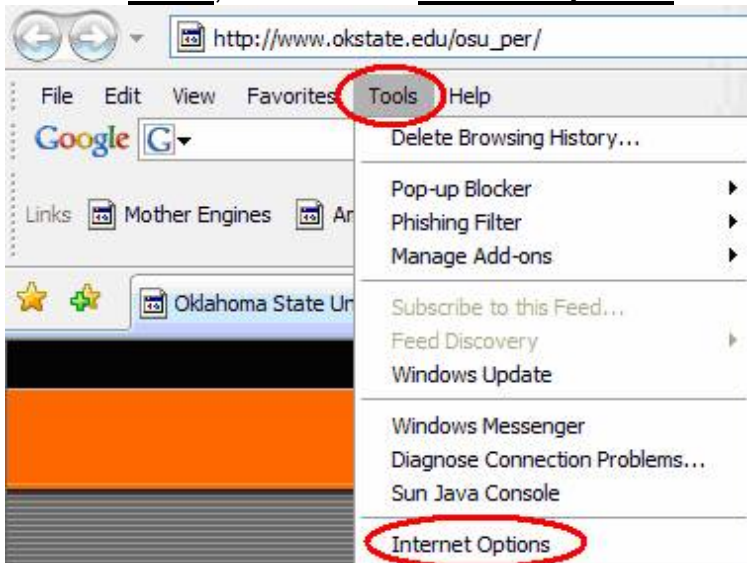

The following option should be done from biweekly to at least once a month to make sure internet files do not become excessive.

First Step

1. Start your Browser (Internet Explorer).
2. Go to **Tools**, then click on **Internet Options**.