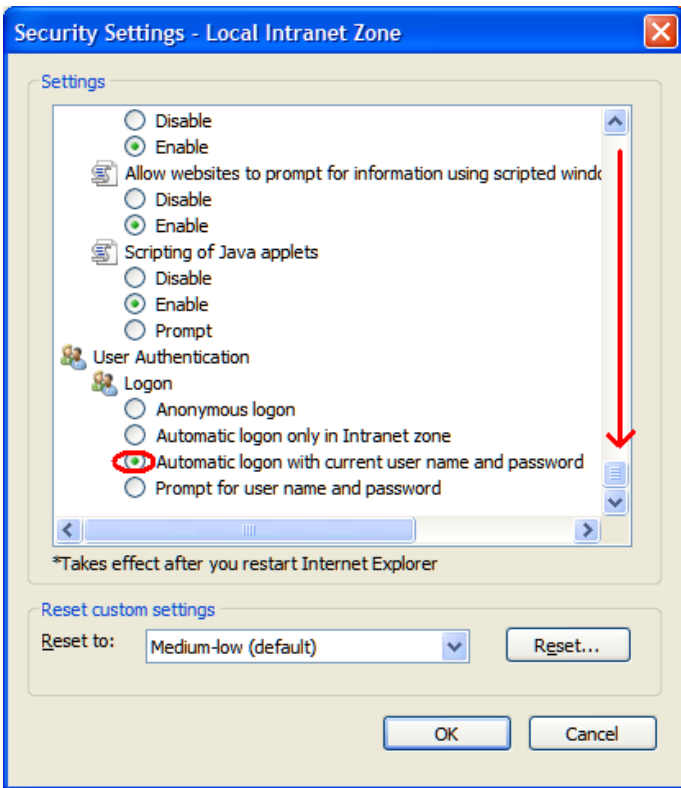

*****
*****

Option 2.

Download Firefox at the website show below. It is a more secure browser than Internet Explorer. It also reminds you to delete internet files when you exit the browser. It is FREE.

Download here: <http://www.mozilla.com/en-US/firefox/>